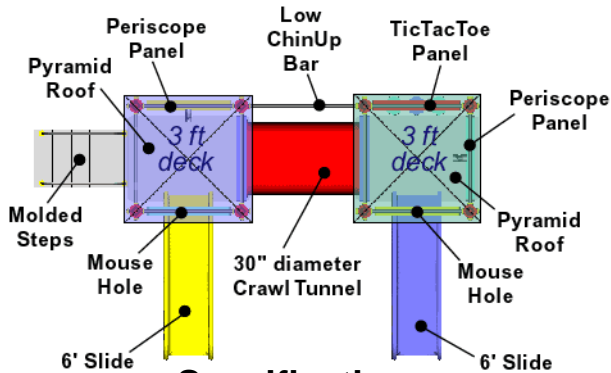

Fort Graham
16' x 10'

Size: 16' x 10'

Play Area: 28' x 22' allows 6' extra per side

Fort Graham

Model FP-4412F

Left Front

Right Front

Back

Specifications:

- 3' Deck Height
- Shipping weight: 875 lb
- Rotationally molded, strong, durable plastic parts
 - Lifetime warranty for Residential use
 - 20-year warranty for Light Commercial use
- Colorfast, with the best UV protection available.
- Heavy-duty, galvanized pipes are powdercoated for extra protection and beauty.
- Can also be reconfigured to 22' x 8' or 12.5' x 12.5'
- Only high-quality hardware is used.
- Available in several color schemes.

Components:

- 4-Crayon Tower (2)
- Pyramid Roof (2)
- 3' Play Deck (2)
- 6' Slide (2)
- Mouse Hole (2)
- Periscope Panel (2)
- Molded Steps to 3' Deck (1)
- 43" Long Crawl Tube, 30" dia. (1)
- Tic Tac Toe Panel (1)
- Chin Up Bar (1)