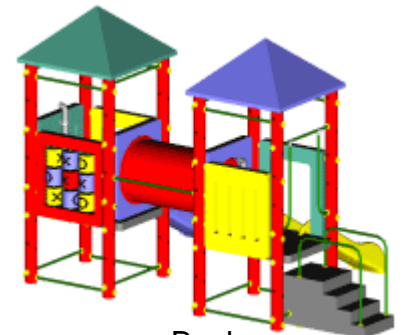

Fort Graham
16' x 10'

Size: 16' x 10'

Play Area: 28' x 22' allows 6' extra per side

Fort Graham

Model FP-4412F

Left Front

Right Front

Back

Specifications:

- 3' Deck Height
- Shipping weight: 875 lb
- Rotationally molded, strong, durable plastic parts
 - Lifetime warranty for Residential use
 - 20-year warranty for Light Commercial use
- Colorfast, with the best UV protection available.
- Heavy-duty, galvanized pipes are powdercoated for extra protection and beauty.
- Can also be reconfigured to 22' x 8' or 12.5' x 12.5'
- Only high-quality hardware is used.
- Available in several color schemes.

Components:

- 4-Crayon Tower (2)
- Pyramid Roof (2)
- 3' Play Deck (2)
- 6' Slide (2)
- Mouse Hole (2)
- Periscope Panel (2)
- Molded Steps to 3' Deck (1)
- 43" Long Crawl Tube, 30" dia. (1)
- Tic Tac Toe Panel (1)
- Chin Up Bar (1)