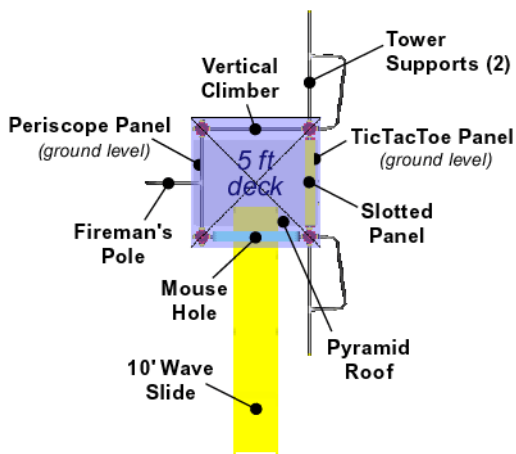

5' Deck Height

Fort Adams

Model FP-0401A

Ft Adams
7'x16'

Size: 7' x 16'

Play Area: 19' x 28' allows 6' extra per side

Left Front

Right Front

Back

Components:

- 4-Crayon Tower (1)
- Pyramid Roof (1)
- 5' Play Deck (1)
- 10' Wave Slide (1)
- Mouse Hole (1)
- Fireman's Pole (1)
- Periscope Panel (1)
- Vertical Climber to 5' Play Deck (1)
- Tower Support (2)
- Tic Tac Toe Panel (1)
- Slotted Panel (1)